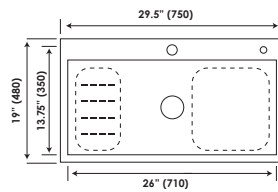

SATORI

MODEL	OVERALL SIZE		BOWL SIZE		PRICES (₹)
	INCH	MM	INCH	MM	MATT
	L x W	L x W	L x W x D	L x W x D	
SUPER	33 x 20	840 x 510	33 x 20 x 9	790 x 410 x 225	48000
LARGE	30 x 20	760 x 510	30 x 20 x 9	710 x 410 x 225	45000

SAMURAI

MODEL	OVERALL SIZE		BOWL SIZE		PRICES (₹)
	INCH	MM	INCH	MM	MATT
	L x W	L x W	L x W x D	L x W x D	
LARGE	34 x 34	864 x 864	15.75 x 14.60 x 9	400 x 370 x 230	52000

Accessories Along with Sink :

Steel Glass Rinser

SATELLITE ■

OVERALL SIZE		BOWL SIZE		PRICES (₹)
INCH	MM	INCH	MM	MATT
L x W	L x W	L x W x D	L x W x D	
29.5 x 19	750 x 480	27.5 x 15 x 10	700 x 380 x 255	72000

Accessories Along with Sink :

Additional Bowl

Pullout Faucet

Strainer & Pipe

Vegetable Bowl

Soap Dispenser

Chopping Board

■ SIERRA

OVERALL SIZE		BOWL SIZE		PRICES (₹)
INCH	MM	INCH	MM	
L x W	L x W	L x W x D	L x W x D	MATT
30.5 x 19	775 x 480	28.5 x 17.5 x 8.25	725 x 445 x 210	42000