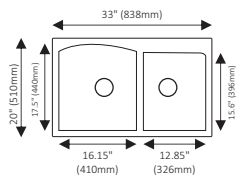

■ **GEMINI (SMALL)**

MODEL	OVERALL SIZE		BOWL SIZE		PRICES (₹)	
	INCH	MM	INCH	MM	NON METALLIC	METALLIC
	L x W	L x W	L x W x D	L x W x D		
SMALL	36 x 18	915 x 460	19 x 15.75 x 8.5	485 x 400 x 215	10000	11000

■ **GEMINI (BIG)**

MODEL	OVERALL SIZE		BOWL SIZE		PRICES (₹)	
	INCH	MM	INCH	MM	NON METALLIC	METALLIC
	L x W	L x W	L x W x D	L x W x D		
BIG	40 x 20	1015 x 510	17.5 x 18.5 x 8.5	445 x 470 x 215	14000	15000

Dotted Black

MODEL	OVERALL SIZE		BOWL SIZE		PRICES (₹)	
	INCH	MM	INCH	MM	NON METALLIC	METALLIC
	L x W	L x W	L x W x D	L x W x D		
MEDIUM	33 x 20	838 x 510	17.5 x 16.15 x 8.5	440 x 410 x 215	14000	15000
			15.6 x 12.85 x 8.5	396 x 326 x 215		

TRITON ■

Metallic Gray

MODEL	OVERALL SIZE		BOWL SIZE		PRICES (₹)	
	INCH	MM	INCH	MM	NON METALLIC	METALLIC
	L x W	L x W	L x W x D	L x W x D		
MEDIUM	45 x 20	1145 x 510	20.25 x 17.4 x 9	515 x 442 x 230	18500	19500
			20.25 x 17.4 x 9	515 x 442 x 230		