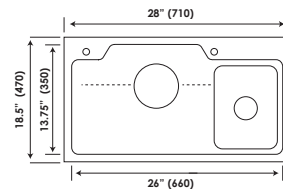

SATELLITE ■

OVERALL SIZE		BOWL SIZE		PRICES (₹)
INCH	MM	INCH	MM	MATT
L x W	L x W	L x W x D	L x W x D	
29.5 x 19	750 x 480	27.5 x 15 x 10	700 x 380 x 255	72000

Accessories Along with Sink :

Additional Bowl

Pullout Faucet

Strainer & Pipe

Vegetable Bowl

Soap Dispenser

Chopping Board

■ SIERRA

OVERALL SIZE		BOWL SIZE		PRICES (₹)
INCH	MM	INCH	MM	
L x W	L x W	L x W x D	L x W x D	MATT
30.5 x 19	775 x 480	28.5 x 17.5 x 8.25	725 x 445 x 210	42000

Accessories Along with Sink :

Vegetable Bowl Pullout Faucet Strainer & Pipe Utility Basket Soap Dispenser Chopping Board

SONOMA ■

OVERALL SIZE		BOWL SIZE		PRICES (₹)
INCH	MM	INCH	MM	MATT
L x W	L x W	L x W x D	L x W x D	
28 x 18.5	710 x 470	26 x 16.75 x 8.25	660 x 425 x 210	40000

Accessories Along with Sink :

Additional Bowl

Pullout Faucet

Strainer & Pipe

Utility Basket

Soap Dispenser

■ SAVVY

OVERALL SIZE		BOWL SIZE		PRICES (₹)
INCH	MM	INCH	MM	
L x W	L x W	L x W x D	L x W x D	MATT
30.75 x 17	780 x 430	21 x 14.5 x 8.5	530 x 370 x 215	38000