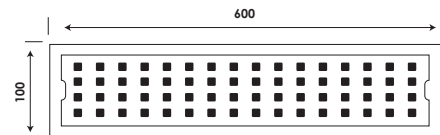

EROS

OVERALL SIZE					
INCH	12 x 4	18 x 4	24 x 4	30 x 4	36 x 4
MM	300 x 100	450 x 100	610 x 100	750 x 100	915 x 100
PRICE (₹)	3375	4125	5250	6225	7565