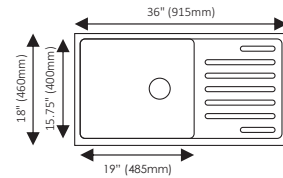

*Revamp your kitchen aesthetic
with a Stylish sink*

Metallic Black

ARIEL

MODEL	OVERALL SIZE		BOWL SIZE		PRICES (₹)	
	INCH	MM	INCH	MM	NON METALLIC	METALLIC
	L x W	L x W	L x W x D	L x W x D		
LARGE	24 x 18	610 x 460	22 x 16 x 8.5	560 x 410 x 215	7000	7600
BIG	21 x 18	535 x 460	18.5 x 15.5 x 8.5	465 x 390 x 215	6500	7000
SMALL	18 x 16	460 x 410	16 x 13.75 x 8.5	410 x 350 x 215	5500	6000

■ **GEMINI (SMALL)**

MODEL	OVERALL SIZE		BOWL SIZE		PRICES (₹)	
	INCH	MM	INCH	MM	NON METALLIC	METALLIC
	L x W	L x W	L x W x D	L x W x D		
SMALL	36 x 18	915 x 460	19 x 15.75 x 8.5	485 x 400 x 215	10000	11000

■ **GEMINI (BIG)**

MODEL	OVERALL SIZE		BOWL SIZE		PRICES (₹)	
	INCH	MM	INCH	MM	NON METALLIC	METALLIC
	L x W	L x W	L x W x D	L x W x D		
BIG	40 x 20	1015 x 510	17.5 x 18.5 x 8.5	445 x 470 x 215	14000	15000