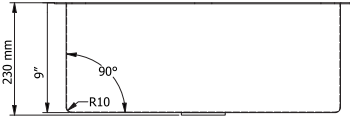

■ SHARP PLUS

Features:-

Radius 10°
Extra Deep 9"
Straight Walls