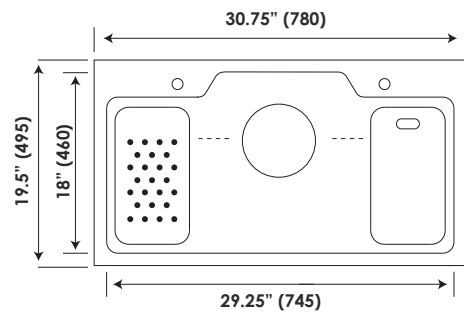

SAVANA

INTRODUCING

OVERALL SIZE		BOWL SIZE		PRICES (₹)
INCH	MM	INCH	MM	
L x W	L x W	L x W x D	L x W x D	PVD BLACK
29.5 x 19	750 x 482	28 x 17 x 8.5	712 x 432 x 220	41000/-

Accessories Along with Sink :

STELLA: PVD+NANO COATED MULTIFUNCTIONAL SINK:

STELLA ■

INTRODUCING

INCH	MM	INCH	MM	PVD BLACK
L x W	L x W	L x W x D	L x W x D	
30.75 x 19.5	780 x 495	29.25 x 18 x 8.5	745 x 460 x 220	

Accessories Along with Sink :

Pullout Faucet

2 Nos. Vegetable Bowl

Utility Basket