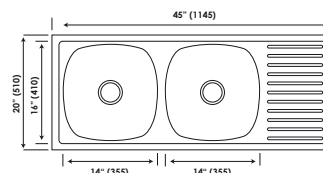

MODEL	OVERALL SIZE		BOWL SIZE		PRICES (₹)	
	INCH	MM	INCH	MM	GLOSSY	MATT
	L x W	L x W	L x W x D	L x W x D		
LARGE	45 x 20	1145 x 510	14 x 16 x 7.5	355 x 410 x 190	13500	13800
			14 x 16 x 7.5	355 x 410 x 190