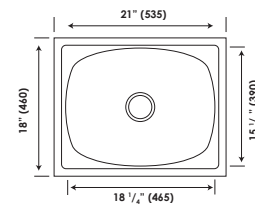

■ **SAPPHIRE**

Glossy

MODEL	OVERALL SIZE		BOWL SIZE		PRICES (₹)	
	INCH	MM	INCH	MM	GLOSSY	MATT
	L x W	L x W	L x W x D	L x W x D		
X LARGE	45 x 20	1145 x 510	20 x 16 x 10	510 x 410 x 255	16500	16800
LARGE	45 x 20	1145 x 510	20 x 16 x 8	510 x 410 x 200	14500	14800
MEDIUM	40 x 20	1015 x 510	17.5 x 14.75 x 8	445 x 375 x 200	13500	13800
SMALL	37 x 18	940 x 460	16 x 14 x 7.5	410 x 355 x 190	12500	12800

■ **SATURN**

Glossy

MODEL	OVERALL SIZE		BOWL SIZE		PRICES (₹)	
	INCH	MM	INCH	MM	GLOSSY	MATT
	L x W	L x W	L x W x D	L x W x D		
LARGE	45 x 20	1145 x 510	14 x 16 x 7.5	355 x 410 x 190	13500	13800
			14 x 16 x 7.5	355 x 410 x 190		

SAFFRON

MODEL	OVERALL SIZE		BOWL SIZE		PRICES (₹)	
	INCH	MM	INCH	MM	GLOSSY	MATT
	L x W	L x W	L x W x D	L x W x D		
MEDIUM	40 x 20	1015 x 510	14 x 16 x 7.5	355 x 410 x 190	14000	14300

SPARKLE

MODEL	OVERALL SIZE		BOWL SIZE		PRICES (₹)		
	INCH	MM	INCH	MM	GLOSSY	MATT	ANTI-SCRATCH
	L x W	L x W	L x W x D	L x W x D			
ECONOMY	32 x 20	810 x 510	22 x 16 x 9	560 x 410 x 225	10800	11100	13200

SPLASH PLUS

MODEL	OVERALL SIZE		BOWL SIZE		PRICES (₹)		
	INCH	MM	INCH	MM	GLOSSY	MATT	ANTI-SCRATCH
	L x W	L x W	L x W x D	L x W x D			
BIG	21 x 18	535 x 460	18.25 x 15.25 x 8	465 x 390 x 200	5000	5200	7500