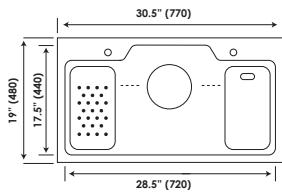

SATELLITE ■

OVERALL SIZE		BOWL SIZE		PRICES (₹)
INCH	MM	INCH	MM	MATT
L x W	L x W	L x W x D	L x W x D	
29.5 x 19	750 x 480	27.5 x 15 x 10	700 x 380 x 255	72000

Accessories Along with Sink :

Additional Bowl

Pullout Faucet

Strainer & Pipe

Vegetable Bowl

Soap Dispenser

Chopping Board

■ SIERRA

OVERALL SIZE		BOWL SIZE		PRICES (₹)
INCH	MM	INCH	MM	
L x W	L x W	L x W x D	L x W x D	MATT
30.5 x 19	775 x 480	28.5 x 17.5 x 8.25	725 x 445 x 210	42000

Accessories Along with Sink :

Vegetable Bowl Pullout Faucet Strainer & Pipe Utility Basket Soap Dispenser Chopping Board

SONOMA ■

OVERALL SIZE		BOWL SIZE		PRICES (₹)
INCH	MM	INCH	MM	MATT
L x W	L x W	L x W x D	L x W x D	
28 x 18.5	710 x 470	26 x 16.75 x 8.25	660 x 425 x 210	40000

Accessories Along with Sink :

Additional Bowl

Pullout Faucet

Strainer & Pipe

Utility Basket

Soap Dispenser

■ SAVVY

OVERALL SIZE		BOWL SIZE		PRICES (₹)
INCH	MM	INCH	MM	
L x W	L x W	L x W x D	L x W x D	MATT
30.75 x 17	780 x 430	21 x 14.5 x 8.5	530 x 370 x 215	38000