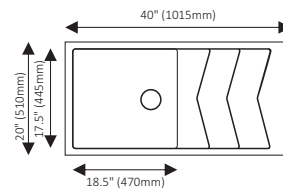

*Revamp your kitchen aesthetic
with a Stylish sink*

Metallic Black

ARIEL

MODEL	OVERALL SIZE		BOWL SIZE		PRICES (₹)	
	INCH	MM	INCH	MM	NON METALLIC	METALLIC
	L x W	L x W	L x W x D	L x W x D		
LARGE	24 x 18	610 x 460	22 x 16 x 8.5	560 x 410 x 215	7000	7600
BIG	21 x 18	535 x 460	18.5 x 15.5 x 8.5	465 x 390 x 215	6500	7000
SMALL	18 x 16	460 x 410	16 x 13.75 x 8.5	410 x 350 x 215	5500	6000

■ **GEMINI (SMALL)**

MODEL	OVERALL SIZE		BOWL SIZE		PRICES (₹)	
	INCH	MM	INCH	MM	NON METALLIC	METALLIC
	L x W	L x W	L x W x D	L x W x D		
SMALL	36 x 18	915 x 460	19 x 15.75 x 8.5	485 x 400 x 215	10000	11000

■ **GEMINI (BIG)**

MODEL	OVERALL SIZE		BOWL SIZE		PRICES (₹)	
	INCH	MM	INCH	MM	NON METALLIC	METALLIC
	L x W	L x W	L x W x D	L x W x D		
BIG	40 x 20	1015 x 510	17.5 x 18.5 x 8.5	445 x 470 x 215	14000	15000