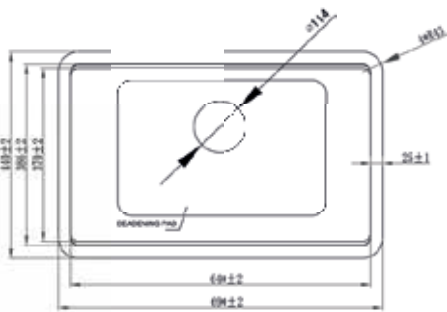

SOLARIS ■

MODEL	OVERALL SIZE		BOWL SIZE		PRICES (₹)
	INCH	MM	INCH	MM	MATT
LARGE	L x W	L x W	L x W x D	L x W x D	
	31 x 31	785 x 785	29 x 29 x 9	735 x 735 x 225	125000

Accessories Along with Sink :

PVD+NANO COATED MULTIFUNCTIONAL SINK:

SARUS ■

Black

Rose Gold

MODEL	OVERALL SIZE		BOWL SIZE		PRICES (₹)
	INCH	MM	INCH	MM	
MEDIUM	L x W	L x W	L x W x D	L x W x D	
BLACK, ROSE GOLD	27 x 17.5	685 x 445	25 x 15.5 x 8.5	635 x 395 x 215	39500

Accessories Along with Sink :