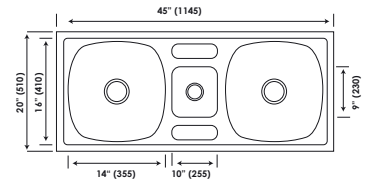

SAFFRON

MODEL	OVERALL SIZE		BOWL SIZE		PRICES (₹)	
	INCH	MM	INCH	MM	GLOSSY	MATT
	L x W	L x W	L x W x D	L x W x D		
MEDIUM	40 x 20	1015 x 510	14 x 16 x 7.5	355 x 410 x 190	14000	14300

SPARKLE

MODEL	OVERALL SIZE		BOWL SIZE		PRICES (₹)		
	INCH	MM	INCH	MM	GLOSSY	MATT	ANTI-SCRATCH
	L x W	L x W	L x W x D	L x W x D			
ECONOMY	32 x 20	810 x 510	22 x 16 x 9	560 x 410 x 225	10800	11100	13200

SPLASH PLUS

MODEL	OVERALL SIZE		BOWL SIZE		PRICES (₹)		
	INCH	MM	INCH	MM	GLOSSY	MATT	ANTI-SCRATCH
	L x W	L x W	L x W x D	L x W x D			
BIG	21 x 18	535 x 460	18.25 x 15.25 x 8	465 x 390 x 200	5000	5200	7500

■ **SUNDAE**

MODEL	OVERALL SIZE		BOWL SIZE		PRICES (₹)	
	INCH	MM	INCH	MM	GLOSSY	MATT
	L x W	L x W	L x W x D	L x W x D		
MEDIUM	42 x 20	1065 x 510	14 x 16 x 7.5	355 x 410 x 190	16000	16300
			11 x 7 x 5	280 x 170 x 125		

■ **SONATA**

MODEL	OVERALL SIZE		BOWL SIZE		PRICES (₹)	
	INCH	MM	INCH	MM	GLOSSY	MATT
	L x W	L x W	L x W x D	L x W x D		
LARGE	45 x 20	1145 x 510	14 x 16 x 7.5	355 x 410 x 190	16900	17200
			10 x 9 x 5	255 x 230 x 125		