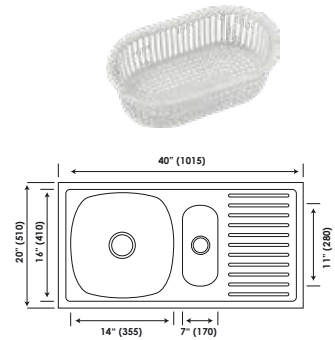

■ **SAPPHIRE**

Glossy

MODEL	OVERALL SIZE		BOWL SIZE		PRICES (₹)	
	INCH	MM	INCH	MM	GLOSSY	MATT
	L x W	L x W	L x W x D	L x W x D		
X LARGE	45 x 20	1145 x 510	20 x 16 x 10	510 x 410 x 255	16500	16800
LARGE	45 x 20	1145 x 510	20 x 16 x 8	510 x 410 x 200	14500	14800
MEDIUM	40 x 20	1015 x 510	17.5 x 14.75 x 8	445 x 375 x 200	13500	13800
SMALL	37 x 18	940 x 460	16 x 14 x 7.5	410 x 355 x 190	12500	12800

■ **SATURN**

Glossy

MODEL	OVERALL SIZE		BOWL SIZE		PRICES (₹)	
	INCH	MM	INCH	MM	GLOSSY	MATT
	L x W	L x W	L x W x D	L x W x D		
LARGE	45 x 20	1145 x 510	14 x 16 x 7.5	355 x 410 x 190	13500	13800
			14 x 16 x 7.5	355 x 410 x 190		

SAFFRON

MODEL	OVERALL SIZE		BOWL SIZE		PRICES (₹)	
	INCH	MM	INCH	MM	GLOSSY	MATT
	L x W	L x W	L x W x D	L x W x D		
MEDIUM	40 x 20	1015 x 510	14 x 16 x 7.5	355 x 410 x 190	14000	14300

SPARKLE

MODEL	OVERALL SIZE		BOWL SIZE		PRICES (₹)		
	INCH	MM	INCH	MM	GLOSSY	MATT	ANTI-SCRATCH
	L x W	L x W	L x W x D	L x W x D			
ECONOMY	32 x 20	810 x 510	22 x 16 x 9	560 x 410 x 225	10800	11100	13200

SPLASH PLUS

MODEL	OVERALL SIZE		BOWL SIZE		PRICES (₹)		
	INCH	MM	INCH	MM	GLOSSY	MATT	ANTI-SCRATCH
	L x W	L x W	L x W x D	L x W x D			
BIG	21 x 18	535 x 460	18.25 x 15.25 x 8	465 x 390 x 200	5000	5200	7500