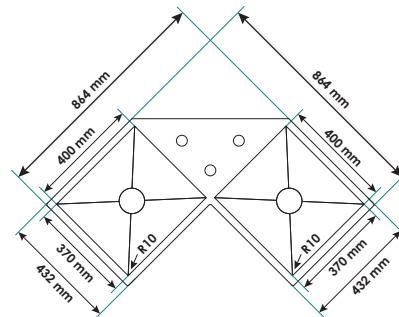

STERLING

INTRODUCING

MODEL	OVERALL SIZE		BOWL SIZE		PRICES (₹)
	INCH	MM	INCH	MM	MATT
	L x W	L x W	L x W x D	L x W x D	
SUPER	30 x 20	750 x 510	27.6 x 16.15 x 9	700 x 410 x 230	32000
LARGE	24 x 20	610 x 510	22 x 16.5 x 9	560 x 410 x 230	30000

SATORI

MODEL	OVERALL SIZE		BOWL SIZE		PRICES (₹)
	INCH	MM	INCH	MM	MATT
	L x W	L x W	L x W x D	L x W x D	
SUPER	33 x 20	840 x 510	33 x 20 x 9	790 x 410 x 225	48000
LARGE	30 x 20	760 x 510	30 x 20 x 9	710 x 410 x 225	45000

SAMURAI

MODEL	OVERALL SIZE		BOWL SIZE		PRICES (₹)
	INCH	MM	INCH	MM	MATT
	L x W	L x W	L x W x D	L x W x D	
LARGE	34 x 34	864 x 864	15.75 x 14.60 x 9	400 x 370 x 230	52000

Accessories Along with Sink :

Steel Glass Rinser