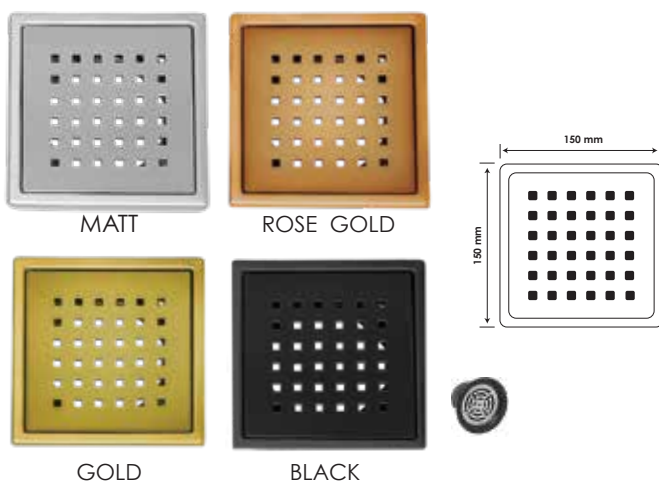

PLUTO	OVERALL SIZE		PRICES (₹)	
	INCH	MM	2 PIECE	4 PIECE
BIG	6 x 6	150 x 150	725	775
SMALL	5 x 5	125 x 125	700	750

POLAR	OVERALL SIZE		PRICES (₹)	
	INCH	MM	2 PIECE	4 PIECE
BIG	6 x 6	150 x 150	725	775
SMALL	5 x 5	125 x 125	700	750

2 PIECE

4 PIECE

DRAINS

ASTRA

OVERALL SIZE		PRICES (₹)
INCH	MM	2 PIECE
6 x 6	150 x 150	1990

LENIA

OVERALL SIZE		PRICES (₹)
INCH	MM	2 PIECE
6 x 6	150 x 150	1990

ORION

FINISH	OVERALL SIZE		PRICES (₹)
	INCH	MM	2 PIECE
MATT	6 x 6	150 x 150	850
GOLD	6 x 6	150 x 150	1650
ROSE GOLD	6 x 6	150 x 150	1650
BLACK	6 x 6	150 x 150	1650

NORMA

FINISH	OVERALL SIZE		PRICES (₹)
	INCH	MM	2 PIECE
MATT	6 x 6	150 x 150	850
GOLD	6 x 6	150 x 150	1650
ROSE GOLD	6 x 6	150 x 150	1650
BLACK	6 x 6	150 x 150	1650