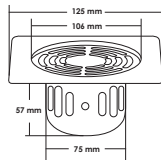

VEGA

OVERALL SIZE					
INCH	12 x 4	18 x 4	24 x 4	30 x 4	36 x 4
MM	300 x 100	450 x 100	610 x 100	750 x 100	915 x 100
PRICE (₹)	3375	4125	5250	6225	7565

EROS

OVERALL SIZE					
INCH	12 x 4	18 x 4	24 x 4	30 x 4	36 x 4
MM	300 x 100	450 x 100	610 x 100	750 x 100	915 x 100
PRICE (₹)	3375	4125	5250	6225	7565

LUNA

OVERALL SIZE					
INCH	12 x 4	18 x 4	24 x 4	30 x 4	36 x 4
MM	300 x 100	450 x 100	610 x 100	750 x 100	915 x 100
PRICE (₹)	3375	4125	5250	6225	7565

■ IRIS

OVERALL SIZE					
INCH	12 x 4	18 x 4	24 x 4	30 x 4	36 x 4
MM	300 x 100	450 x 100	610 x 100	750 x 100	915 x 100
PRICE (₹)	3375	4125	5250	6225	7980

■ STAR

OVERALL SIZE					
INCH	12 x 3.5	18 x 3.5	24 x 3.5	30 x 3.5	36 x 3.5
MM	300 x 90	450 x 90	610 x 90	750 x 90	915 x 90
PRICE (₹)	4200	5400	6800	8600	10500

■ COCKROACH TRAP

VENUS	OVERALL SIZE		PRICES (₹)	
	INCH	MM	2 PIECE	4 PIECE
BIG	6 x 6	150 x 150	725	775
SMALL	5 x 5	125 x 125	700	750

PLUTO	OVERALL SIZE		PRICES (₹)	
	INCH	MM	2 PIECE	4 PIECE
BIG	6 x 6	150 x 150	725	775
SMALL	5 x 5	125 x 125	700	750

POLAR	OVERALL SIZE		PRICES (₹)	
	INCH	MM	2 PIECE	4 PIECE
BIG	6 x 6	150 x 150	725	775
SMALL	5 x 5	125 x 125	700	750