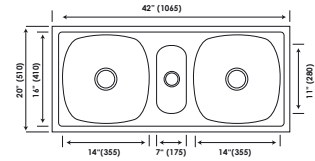

■ **SUNDAE**

MODEL	OVERALL SIZE		BOWL SIZE		PRICES (₹)	
	INCH	MM	INCH	MM	GLOSSY	MATT
	L x W	L x W	L x W x D	L x W x D		
MEDIUM	42 x 20	1065 x 510	14 x 16 x 7.5	355 x 410 x 190	16000	16300
			11 x 7 x 5	280 x 170 x 125