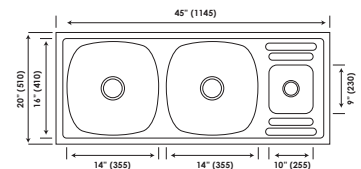

■ **SIGNATURE**

MODEL	OVERALL SIZE		BOWL SIZE		PRICES (₹)	
	INCH	MM	INCH	MM	GLOSSY	MATT
	L x W	L x W	L x W x D	L x W x D		
LARGE	45 x 20	1145 x 510	14 x 16 x 7.5	355 x 410 x 190	16900	17200
			10 x 9 x 5	255 x 230 x 125