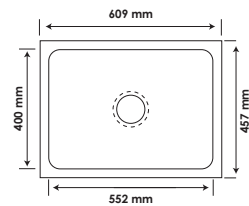

* Roll mat and pipe included. 1.2mm Thickness

STALLION

MODEL	OVERALL SIZE		BOWL SIZE		PRICES (₹)
	INCH L x W	MM L x W	INCH L x W x D	MM L x W x D	MATT
LARGE	50 x 20	1270 x 510	19 x 17.5 x 9	485 x 445 x 230	40500
			13.75 x 17.5 x 9	350 x 445 x 230	

*Revamp your kitchen aesthetic
with a Stylish sink*

Metallic Black

ARIEL

MODEL	OVERALL SIZE		BOWL SIZE		PRICES (₹)	
	INCH	MM	INCH	MM	NON METALLIC	METALLIC
	L x W	L x W	L x W x D	L x W x D		
LARGE	24 x 18	610 x 460	22 x 16 x 8.5	560 x 410 x 215	7000	7600
BIG	21 x 18	535 x 460	18.5 x 15.5 x 8.5	465 x 390 x 215	6500	7000
SMALL	18 x 16	460 x 410	16 x 13.75 x 8.5	410 x 350 x 215	5500	6000

■ **GEMINI (SMALL)**

MODEL	OVERALL SIZE		BOWL SIZE		PRICES (₹)	
	INCH	MM	INCH	MM	NON METALLIC	METALLIC
	L x W	L x W	L x W x D	L x W x D		
SMALL	36 x 18	915 x 460	19 x 15.75 x 8.5	485 x 400 x 215	10000	11000

■ **GEMINI (BIG)**

MODEL	OVERALL SIZE		BOWL SIZE		PRICES (₹)	
	INCH	MM	INCH	MM	NON METALLIC	METALLIC
	L x W	L x W	L x W x D	L x W x D		
BIG	40 x 20	1015 x 510	17.5 x 18.5 x 8.5	445 x 470 x 215	14000	15000