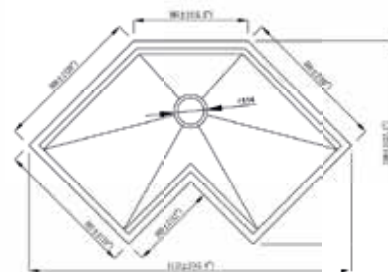

SOLARIS ■

MODEL	OVERALL SIZE		BOWL SIZE		PRICES (₹)
	INCH	MM	INCH	MM	MATT
LARGE	L x W	L x W	L x W x D	L x W x D	
	31 x 31	785 x 785	29 x 29 x 9	735 x 735 x 225	125000

Accessories Along with Sink :

PVD+NANO COATED MULTIFUNCTIONAL SINK: