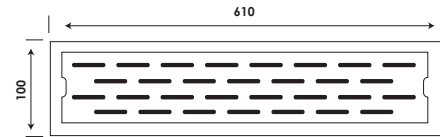

Key Features

- *AISI 304 Grade Stainless Steel* • *1.2 mm Thickness*
- *Lifetime Guarantee** • *Matt finish – Contemporary Design*

NOVA

OVERALL SIZE					
INCH	12 x 4	18 x 4	24 x 4	30 x 4	36 x 4
MM	300 x 100	450 x 100	610 x 100	750 x 100	915 x 100
PRICE (₹)	3375	4125	5250	6225	7565