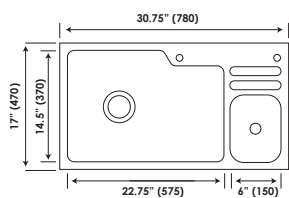

SATELLITE ■

OVERALL SIZE		BOWL SIZE		PRICES (₹)
INCH	MM	INCH	MM	MATT
L x W	L x W	L x W x D	L x W x D	
29.5 x 19	750 x 480	27.5 x 15 x 10	700 x 380 x 255	72000

Accessories Along with Sink :

Additional Bowl

Pullout Faucet

Strainer & Pipe

Vegetable Bowl

Soap Dispenser

Chopping Board

■ SIERRA

OVERALL SIZE		BOWL SIZE		PRICES (₹)
INCH	MM	INCH	MM	
L x W	L x W	L x W x D	L x W x D	MATT
30.5 x 19	775 x 480	28.5 x 17.5 x 8.25	725 x 445 x 210	42000

Accessories Along with Sink :

Vegetable Bowl Pullout Faucet Strainer & Pipe Utility Basket Soap Dispenser Chopping Board

SONOMA ■

OVERALL SIZE		BOWL SIZE		PRICES (₹)
INCH	MM	INCH	MM	MATT
L x W	L x W	L x W x D	L x W x D	
28 x 18.5	710 x 470	26 x 16.75 x 8.25	660 x 425 x 210	40000

Accessories Along with Sink :

Additional Bowl

Pullout Faucet

Strainer & Pipe

Utility Basket

Soap Dispenser

■ SAVVY

OVERALL SIZE		BOWL SIZE		PRICES (₹)
INCH	MM	INCH	MM	
L x W	L x W	L x W x D	L x W x D	MATT
30.75 x 17	780 x 430	21 x 14.5 x 8.5	530 x 370 x 215	38000