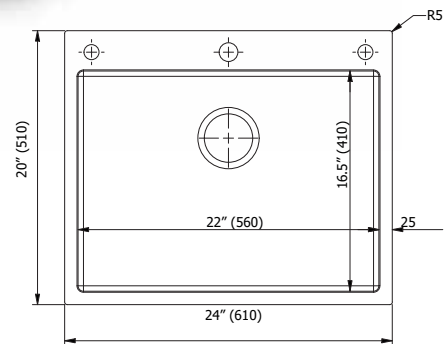

SAVANA

INTRODUCING

OVERALL SIZE		BOWL SIZE		PRICES (₹)
INCH	MM	INCH	MM	
L x W	L x W	L x W x D	L x W x D	PVD BLACK
29.5 x 19	750 x 482	28 x 17 x 8.5	712 x 432 x 220	41000/-

Accessories Along with Sink :

STELLA: PVD+NANO COATED MULTIFUNCTIONAL SINK:

STELLA ■

INTRODUCING

INCH	MM	INCH	MM	PVD BLACK
L x W	L x W	L x W x D	L x W x D	
30.75 x 19.5	780 x 495	29.25 x 18 x 8.5	745 x 460 x 220	

Accessories Along with Sink :

Pullout Faucet

2 Nos. Vegetable Bowl

Utility Basket

STERLING

INTRODUCING

MODEL	OVERALL SIZE		BOWL SIZE		PRICES (₹)
	INCH	MM	INCH	MM	MATT
	L x W	L x W	L x W x D	L x W x D	
SUPER	30 x 20	750 x 510	27.6 x 16.15 x 9	700 x 410 x 230	32000
LARGE	24 x 20	610 x 510	22 x 16.5 x 9	560 x 410 x 230	30000