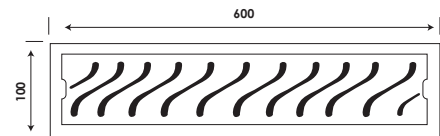

VEGA

OVERALL SIZE					
INCH	12 x 4	18 x 4	24 x 4	30 x 4	36 x 4
MM	300 x 100	450 x 100	610 x 100	750 x 100	915 x 100
PRICE (₹)	3375	4125	5250	6225	7565