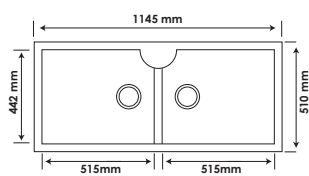

■ **GEMINI (SMALL)**

MODEL	OVERALL SIZE		BOWL SIZE		PRICES (₹)	
	INCH	MM	INCH	MM	NON METALLIC	METALLIC
	L x W	L x W	L x W x D	L x W x D		
SMALL	36 x 18	915 x 460	19 x 15.75 x 8.5	485 x 400 x 215	10000	11000

■ **GEMINI (BIG)**

MODEL	OVERALL SIZE		BOWL SIZE		PRICES (₹)	
	INCH	MM	INCH	MM	NON METALLIC	METALLIC
	L x W	L x W	L x W x D	L x W x D		
BIG	40 x 20	1015 x 510	17.5 x 18.5 x 8.5	445 x 470 x 215	14000	15000

Dotted Black

MODEL	OVERALL SIZE		BOWL SIZE		PRICES (₹)	
	INCH	MM	INCH	MM	NON METALLIC	METALLIC
	L x W	L x W	L x W x D	L x W x D		
MEDIUM	33 x 20	838 x 510	17.5 x 16.15 x 8.5	440 x 410 x 215	14000	15000
			15.6 x 12.85 x 8.5	396 x 326 x 215		

TRITON ■

Metallic Gray

MODEL	OVERALL SIZE		BOWL SIZE		PRICES (₹)	
	INCH	MM	INCH	MM	NON METALLIC	METALLIC
	L x W	L x W	L x W x D	L x W x D		
MEDIUM	45 x 20	1145 x 510	20.25 x 17.4 x 9	515 x 442 x 230	18500	19500
			20.25 x 17.4 x 9	515 x 442 x 230		