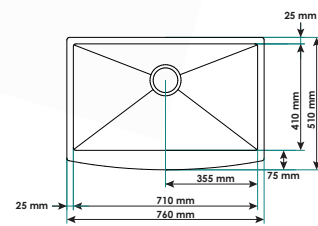

SAVANA

INTRODUCING

OVERALL SIZE		BOWL SIZE		PRICES (₹)
INCH	MM	INCH	MM	
L x W	L x W	L x W x D	L x W x D	PVD BLACK
29.5 x 19	750 x 482	28 x 17 x 8.5	712 x 432 x 220	41000/-

Accessories Along with Sink :

STELLA: PVD+NANO COATED MULTIFUNCTIONAL SINK:

STERLING

INTRODUCING

MODEL	OVERALL SIZE		BOWL SIZE		PRICES (₹)
	INCH	MM	INCH	MM	MATT
	L x W	L x W	L x W x D	L x W x D	
SUPER	30 x 20	750 x 510	27.6 x 16.15 x 9	700 x 410 x 230	32000
LARGE	24 x 20	610 x 510	22 x 16.5 x 9	560 x 410 x 230	30000

SATORI

MODEL	OVERALL SIZE		BOWL SIZE		PRICES (₹)
	INCH	MM	INCH	MM	MATT
	L x W	L x W	L x W x D	L x W x D	
SUPER	33 x 20	840 x 510	33 x 20 x 9	790 x 410 x 225	48000
LARGE	30 x 20	760 x 510	30 x 20 x 9	710 x 410 x 225	45000