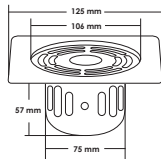

VEGA

OVERALL SIZE					
INCH	12 x 4	18 x 4	24 x 4	30 x 4	36 x 4
MM	300 x 100	450 x 100	610 x 100	750 x 100	915 x 100
PRICE (₹)	3375	4125	5250	6225	7565

EROS

OVERALL SIZE					
INCH	12 x 4	18 x 4	24 x 4	30 x 4	36 x 4
MM	300 x 100	450 x 100	610 x 100	750 x 100	915 x 100
PRICE (₹)	3375	4125	5250	6225	7565

LUNA

OVERALL SIZE					
INCH	12 x 4	18 x 4	24 x 4	30 x 4	36 x 4
MM	300 x 100	450 x 100	610 x 100	750 x 100	915 x 100
PRICE (₹)	3375	4125	5250	6225	7565

■ IRIS

OVERALL SIZE					
INCH	12 x 4	18 x 4	24 x 4	30 x 4	36 x 4
MM	300 x 100	450 x 100	610 x 100	750 x 100	915 x 100
PRICE (₹)	3375	4125	5250	6225	7980

■ STAR

OVERALL SIZE					
INCH	12 x 3.5	18 x 3.5	24 x 3.5	30 x 3.5	36 x 3.5
MM	300 x 90	450 x 90	610 x 90	750 x 90	915 x 90
PRICE (₹)	4200	5400	6800	8600	10500

■ COCKROACH TRAP

VENUS	OVERALL SIZE		PRICES (₹)	
	INCH	MM	2 PIECE	4 PIECE
BIG	6 x 6	150 x 150	725	775
SMALL	5 x 5	125 x 125	700	750

PLUTO	OVERALL SIZE		PRICES (₹)	
	INCH	MM	2 PIECE	4 PIECE
BIG	6 x 6	150 x 150	725	775
SMALL	5 x 5	125 x 125	700	750

POLAR	OVERALL SIZE		PRICES (₹)	
	INCH	MM	2 PIECE	4 PIECE
BIG	6 x 6	150 x 150	725	775
SMALL	5 x 5	125 x 125	700	750