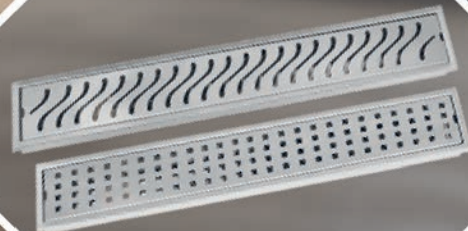

SINCORE

Kitchen Sinks & Bath Accessories

Quartz Series

Pullout Faucet

Multifunctional Series

Multifunctional Series

Channel Deains

Inspired by German Technology & Methodology, Sincore has state-of-the-art facilities in Vasai, Mumbai for manufacturing Stainless Steel and Composite Quartz Kitchen Sinks.