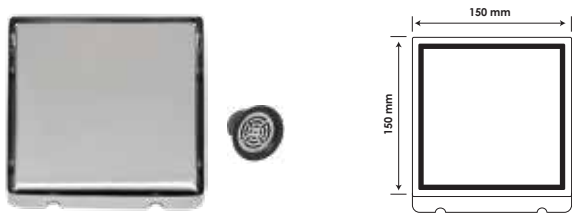

2 PIECE

4 PIECE

DRAINS

ASTRA

OVERALL SIZE		PRICES (₹)
INCH	MM	2 PIECE
6 x 6	150 x 150	1990

LENIA

OVERALL SIZE		PRICES (₹)
INCH	MM	2 PIECE
6 x 6	150 x 150	1990

ORION