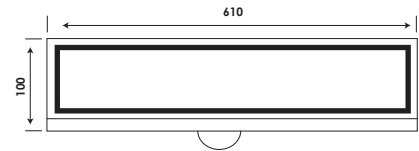

■ STAR

OVERALL SIZE					
INCH	12 x 3.5	18 x 3.5	24 x 3.5	30 x 3.5	36 x 3.5
MM	300 x 90	450 x 90	610 x 90	750 x 90	915 x 90
PRICE (₹)	4200	5400	6800	8600	10500

■ COCKROACH TRAP