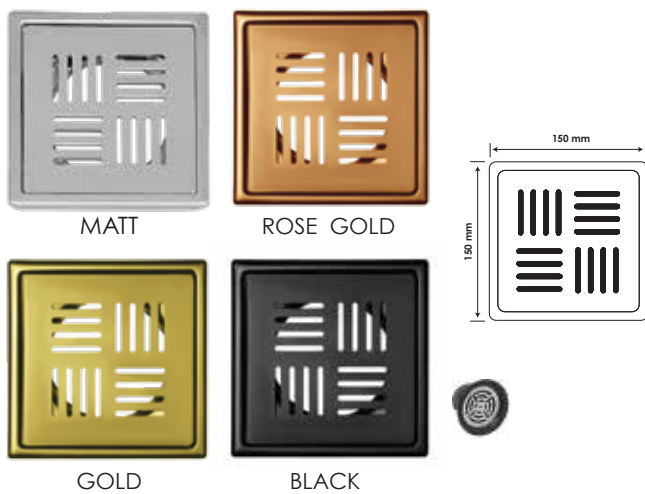

PLUTO	OVERALL SIZE		PRICES (₹)	
	INCH	MM	2 PIECE	4 PIECE
BIG	6 x 6	150 x 150	725	775
SMALL	5 x 5	125 x 125	700	750

POLAR	OVERALL SIZE		PRICES (₹)	
	INCH	MM	2 PIECE	4 PIECE
BIG	6 x 6	150 x 150	725	775
SMALL	5 x 5	125 x 125	700	750

2 PIECE

4 PIECE

DRAINS

ASTRA

OVERALL SIZE		PRICES (₹)
INCH	MM	2 PIECE
6 x 6	150 x 150	1990

LENIA

OVERALL SIZE		PRICES (₹)
INCH	MM	2 PIECE
6 x 6	150 x 150	1990

ORION