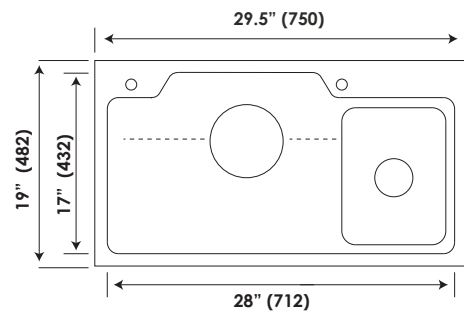

SOLARIS ■

MODEL	OVERALL SIZE		BOWL SIZE		PRICES (₹)
	INCH	MM	INCH	MM	MATT
LARGE	L x W	L x W	L x W x D	L x W x D	
	31 x 31	785 x 785	29 x 29 x 9	735 x 735 x 225	125000

Accessories Along with Sink :

PVD+NANO COATED MULTIFUNCTIONAL SINK:

SARUS ■

Black

Rose Gold

MODEL	OVERALL SIZE		BOWL SIZE		PRICES (₹)
	INCH	MM	INCH	MM	
MEDIUM	L x W	L x W	L x W x D	L x W x D	
BLACK, ROSE GOLD	27 x 17.5	685 x 445	25 x 15.5 x 8.5	635 x 395 x 215	39500

Accessories Along with Sink :

Pullout Faucet

Strainer & Pipe

Additional Bowl

Chopping Board

SAVANA: PVD+NANO COATED MULTIFUNCTIONAL SINK:

The graceful PVD + Nano coated SAVANA sink is a perfect blend of style, strength and smart features that augment with the modern kitchen of your house. The bowl size of 28" gives you ample space to hold your soiled dishes as well as wash them. The use of Nano coating is to protect the PVD coating on the sink.

SAVANA

INTRODUCING

OVERALL SIZE		BOWL SIZE		PRICES (₹)
INCH	MM	INCH	MM	
L x W	L x W	L x W x D	L x W x D	PVD BLACK
29.5 x 19	750 x 482	28 x 17 x 8.5	712 x 432 x 220	41000/-

Accessories Along with Sink :

STELLA: PVD+NANO COATED MULTIFUNCTIONAL SINK: