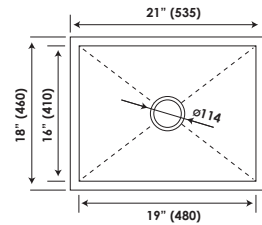

Pullout Faucet

Strainer & Pipe

Vegetable Bowl

Soap Dispenser

Chopping Board

■ SIERRA

OVERALL SIZE		BOWL SIZE		PRICES (₹)
INCH	MM	INCH	MM	
L x W	L x W	L x W x D	L x W x D	MATT
30.5 x 19	775 x 480	28.5 x 17.5 x 8.25	725 x 445 x 210	42000

Accessories Along with Sink :

Additional Bowl

Pullout Faucet

Strainer & Pipe

Utility Basket

Soap Dispenser

■ SAVVY

OVERALL SIZE		BOWL SIZE		PRICES (₹)
INCH	MM	INCH	MM	
L x W	L x W	L x W x D	L x W x D	MATT
30.75 x 17	780 x 430	21 x 14.5 x 8.5	530 x 370 x 215	38000

Features:-

Radius 10°
Extra Deep 9"
Straight Walls

MODEL	FINISH	OVERALL SIZE		BOWL SIZE		PRICES (₹)
		INCH	MM	INCH	MM	MATT
		L x W	L x W	L x W x D	L x W x D	
SUPER	MATT	32 x 20	810 x 500	30 x 18 x 9	760 x 460 x 230	20000
LARGE	MATT	24 x 18	610 x 460	22.25 x 16.5 x 9	565 x 420 x 230	18500
	BLACK	24 x 18	610 x 460	22 x 16 x 9	560 x 410 x 230	26000
	ROSE GOLD	24 x 18	610 x 460	22 x 16 x 9	560 x 410 x 230	26000
BIG	GOLD	24 x 18	610 x 460	22 x 16 x 9	560 x 410 x 230	26000
	MATT	21 x 18	535 x 460	19.25 x 16.5 x 9	490 x 420 x 230	14500
	BLACK	21 x 18	535 x 460	19 x 16 x 9	480 x 410 x 230	24000
	ROSE GOLD	21 x 18	535 x 460	19 x 16 x 9	480 x 410 x 230	24000
	GOLD	21 x 18	535 x 460	19 x 16 x 9	480 x 410 x 230	24000

* Roll mat and pipe included. 1.2mm Thickness

■ STYLUS

MODEL	OVERALL SIZE		BOWL SIZE		PRICES (₹)
	INCH L x W	MM L x W	INCH L x W x D	MM L x W x D	MATT
SMALL	36 x 18	915 x 460	21.75 x 16.25 x 9	550 x 410 x 230	25500