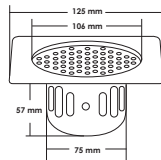

VEGA

OVERALL SIZE					
INCH	12 x 4	18 x 4	24 x 4	30 x 4	36 x 4
MM	300 x 100	450 x 100	610 x 100	750 x 100	915 x 100
PRICE (₹)	3375	4125	5250	6225	7565

EROS

OVERALL SIZE					
INCH	12 x 4	18 x 4	24 x 4	30 x 4	36 x 4
MM	300 x 100	450 x 100	610 x 100	750 x 100	915 x 100
PRICE (₹)	3375	4125	5250	6225	7565

LUNA

OVERALL SIZE					
INCH	12 x 4	18 x 4	24 x 4	30 x 4	36 x 4
MM	300 x 100	450 x 100	610 x 100	750 x 100	915 x 100
PRICE (₹)	3375	4125	5250	6225	7565

■ IRIS

OVERALL SIZE					
INCH	12 x 4	18 x 4	24 x 4	30 x 4	36 x 4
MM	300 x 100	450 x 100	610 x 100	750 x 100	915 x 100
PRICE (₹)	3375	4125	5250	6225	7980

■ STAR

OVERALL SIZE					
INCH	12 x 3.5	18 x 3.5	24 x 3.5	30 x 3.5	36 x 3.5
MM	300 x 90	450 x 90	610 x 90	750 x 90	915 x 90
PRICE (₹)	4200	5400	6800	8600	10500

■ COCKROACH TRAP

VENUS	OVERALL SIZE		PRICES (₹)	
	INCH	MM	2 PIECE	4 PIECE
BIG	6 x 6	150 x 150	725	775
SMALL	5 x 5	125 x 125	700	750

PLUTO	OVERALL SIZE		PRICES (₹)	
	INCH	MM	2 PIECE	4 PIECE
BIG	6 x 6	150 x 150	725	775
SMALL	5 x 5	125 x 125	700	750

POLAR	OVERALL SIZE		PRICES (₹)	
	INCH	MM	2 PIECE	4 PIECE
BIG	6 x 6	150 x 150	725	775
SMALL	5 x 5	125 x 125	700	750