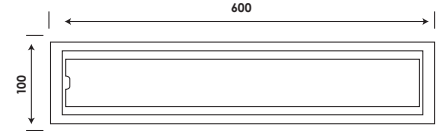

■ IRIS

OVERALL SIZE					
INCH	12 x 4	18 x 4	24 x 4	30 x 4	36 x 4
MM	300 x 100	450 x 100	610 x 100	750 x 100	915 x 100
PRICE (₹)	3375	4125	5250	6225	7980

■ STAR

OVERALL SIZE					
INCH	12 x 3.5	18 x 3.5	24 x 3.5	30 x 3.5	36 x 3.5
MM	300 x 90	450 x 90	610 x 90	750 x 90	915 x 90
PRICE (₹)	4200	5400	6800	8600	10500

■ COCKROACH TRAP

VENUS	OVERALL SIZE		PRICES (₹)	
	INCH	MM	2 PIECE	4 PIECE
BIG	6 x 6	150 x 150	725	775
SMALL	5 x 5	125 x 125	700	750

PLUTO	OVERALL SIZE		PRICES (₹)	
	INCH	MM	2 PIECE	4 PIECE
BIG	6 x 6	150 x 150	725	775
SMALL	5 x 5	125 x 125	700	750

POLAR	OVERALL SIZE		PRICES (₹)	
	INCH	MM	2 PIECE	4 PIECE
BIG	6 x 6	150 x 150	725	775
SMALL	5 x 5	125 x 125	700	750